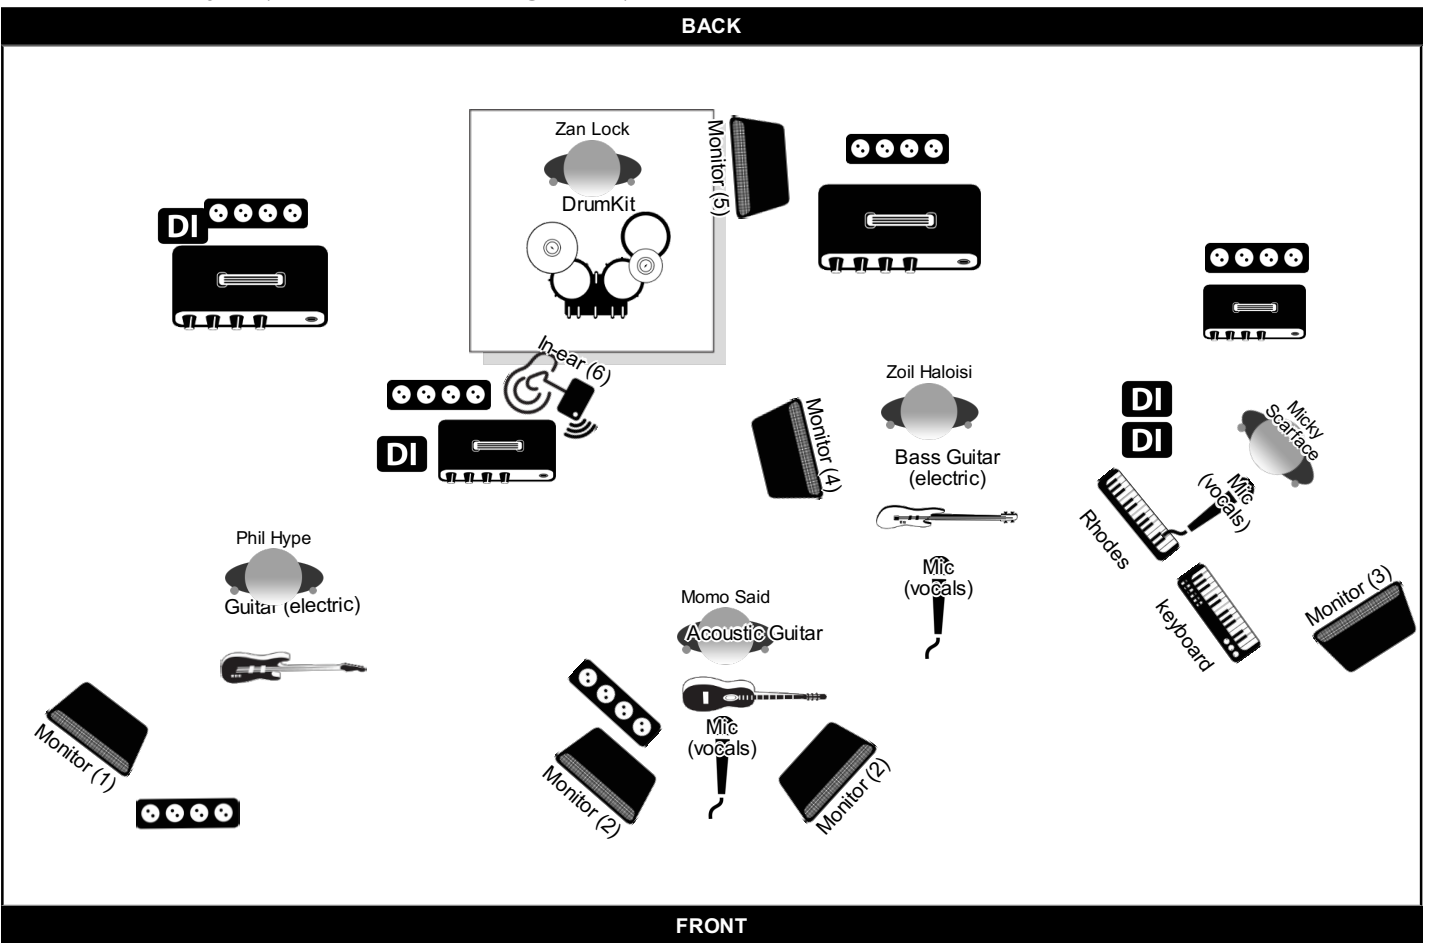

### Extra Info

- 1 Standard 2x2 Drum Riser
  - 1 Sennheiser MD421 for Bass (we got with us)
  - 1 DI for Acoustic Guitar (we got with us)
- We've got a 3x3 mt logo Backdrop to hang up on the back of the stage.